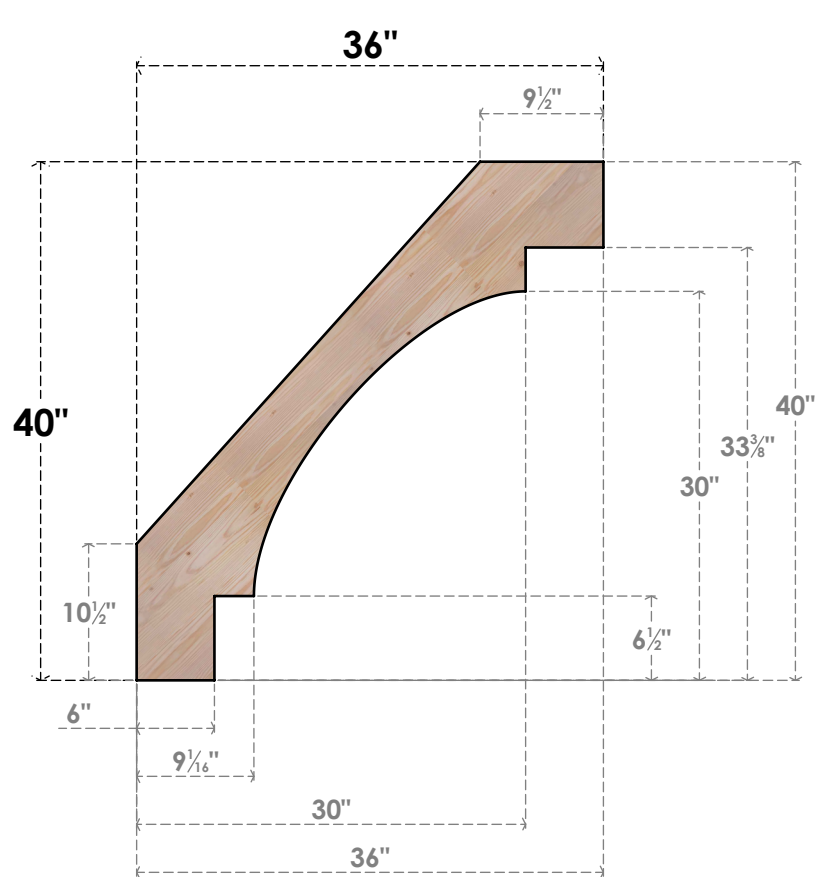

BRC06X36X40MRC00SDF

5 1/2"W X 36"D X 40"H MERCED SMOOTH BRACE, DOUGLAS FIR

SIDE

FRONT

EKENA MILLWORK
 2300 WEST MAIN ST.
 CLARKSVILLE, TX 75426
 TOLL FREE: 866-607-0453
 WWW.EKENAMILLWORK.COM

NOTES

1. INSTALLATION TO BE COMPLETED IN ACCORDANCE WITH MANUFACTURER'S SPECIFICATIONS.
2. DRAWING MAY NOT BE TO SCALE
3. THIS DRAWING IS INTENDED FOR DESIGN AND PLANNING PURPOSES ONLY.
4. ALL INFORMATION CONTAINED HEREIN WAS CURRENT AT THE TIME OF DEVELOPMENT BUT MUST BE REVIEWED AND APPROVED BY THE PRODUCT MANUFACTURER TO BE CONSIDERED ACCURATE.
5. PRODUCTS ARE NOT KILN DRIED. THIS ITEM IS UNIQUE AND WILL CONTAIN THE NATURAL VARIATIONS THAT THE WOOD SPECIES OFFERS. THIS MAY RESULT IN VARIATIONS UP TO 1/4"