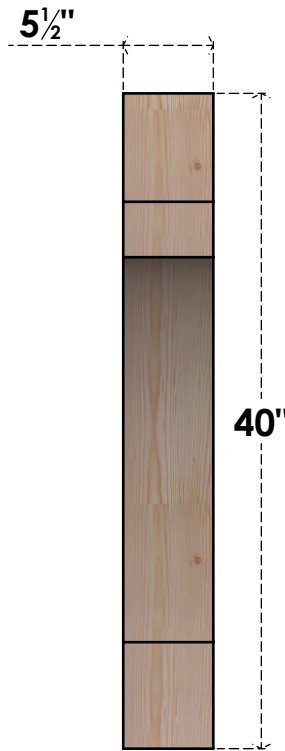

BRC06X36X40MRC00SDF

5 1/2"W X 36"D X 40"H MERCED SMOOTH BRACE, DOUGLAS FIR

SIDE

FRONT

EKENA MILLWORK
 2300 WEST MAIN ST.
 CLARKSVILLE, TX 75426
 TOLL FREE: 866-607-0453
 WWW.EKENAMILLWORK.COM

NOTES

1. INSTALLATION TO BE COMPLETED IN ACCORDANCE WITH MANUFACTURER'S SPECIFICATIONS.
2. DRAWING MAY NOT BE TO SCALE
3. THIS DRAWING IS INTENDED FOR DESIGN AND PLANNING PURPOSES ONLY.
4. ALL INFORMATION CONTAINED HEREIN WAS CURRENT AT THE TIME OF DEVELOPMENT BUT MUST BE REVIEWED AND APPROVED BY THE PRODUCT MANUFACTURER TO BE CONSIDERED ACCURATE.
5. PRODUCTS ARE NOT KILN DRIED. THIS ITEM IS UNIQUE AND WILL CONTAIN THE NATURAL VARIATIONS THAT THE WOOD SPECIES OFFERS. THIS MAY RESULT IN VARIATIONS UP TO 1/4"